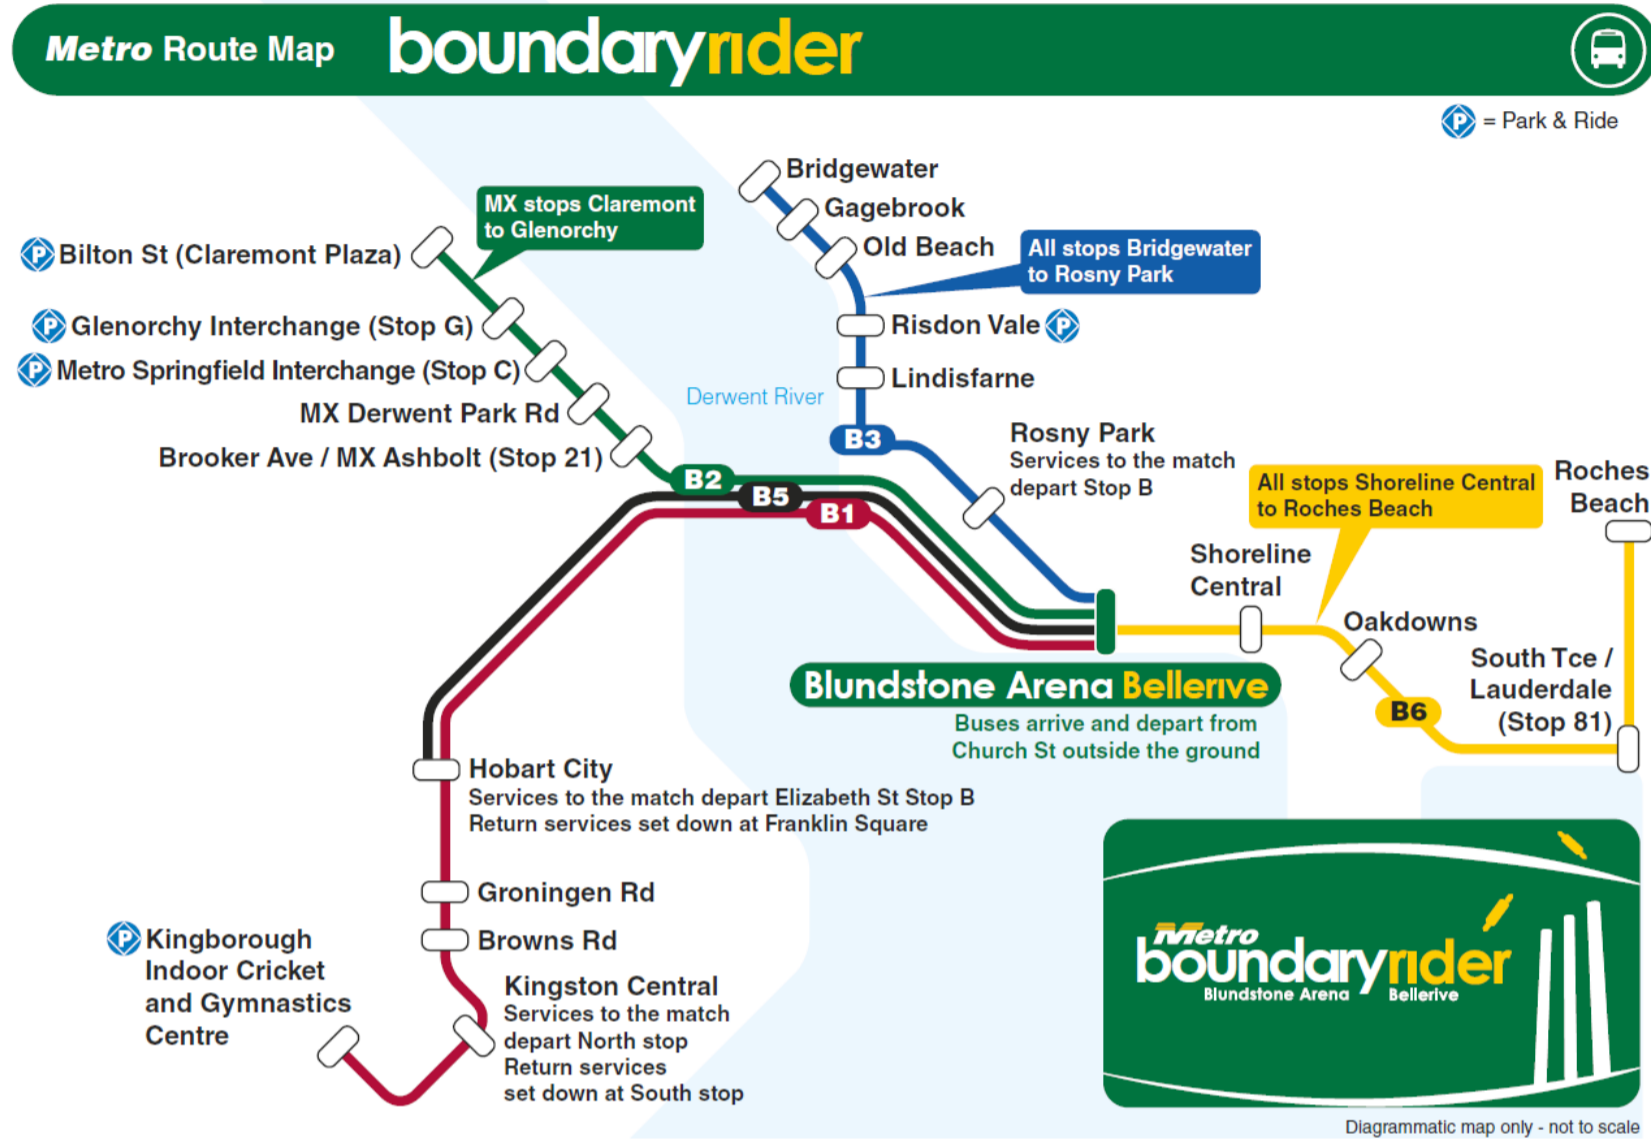

**2015-2016  
Season**

**boundaryrider**

**Season service information**

**Metro**

Cricket Tasmania and the Hobart Hurricanes will be providing **FREE** Boundary Rider Services, operated by Metro, to and from Blundstone Arena for patrons attending the Hobart Hurricanes Big Bash League matches during the 2015-2016 season.

Park and Ride facilities are available at various points on the Boundary Rider network.

**Match ticket and season ticket holders** may also travel **FREE** on regular Metro services and after the match from conclusion until last service to connect with Boundary Rider services or to travel to the match (Clarence Street). See the match schedule for free travel times.

*Simply show your current match or season ticket to the driver to obtain free travel*

*At the conclusion of matches, services will depart as required from bus stops in Church Street as shown below.*

**2015-2016 Match Schedule**

Match commences at 7.10pm, gates open 5.30pm  
Ticket holder free travel available from 12.00pm for patrons attending the Womens' BBL at 2.40pm

**Mon 4 January 2016**

**Hobart Hurricanes v Melbourne Renegades**