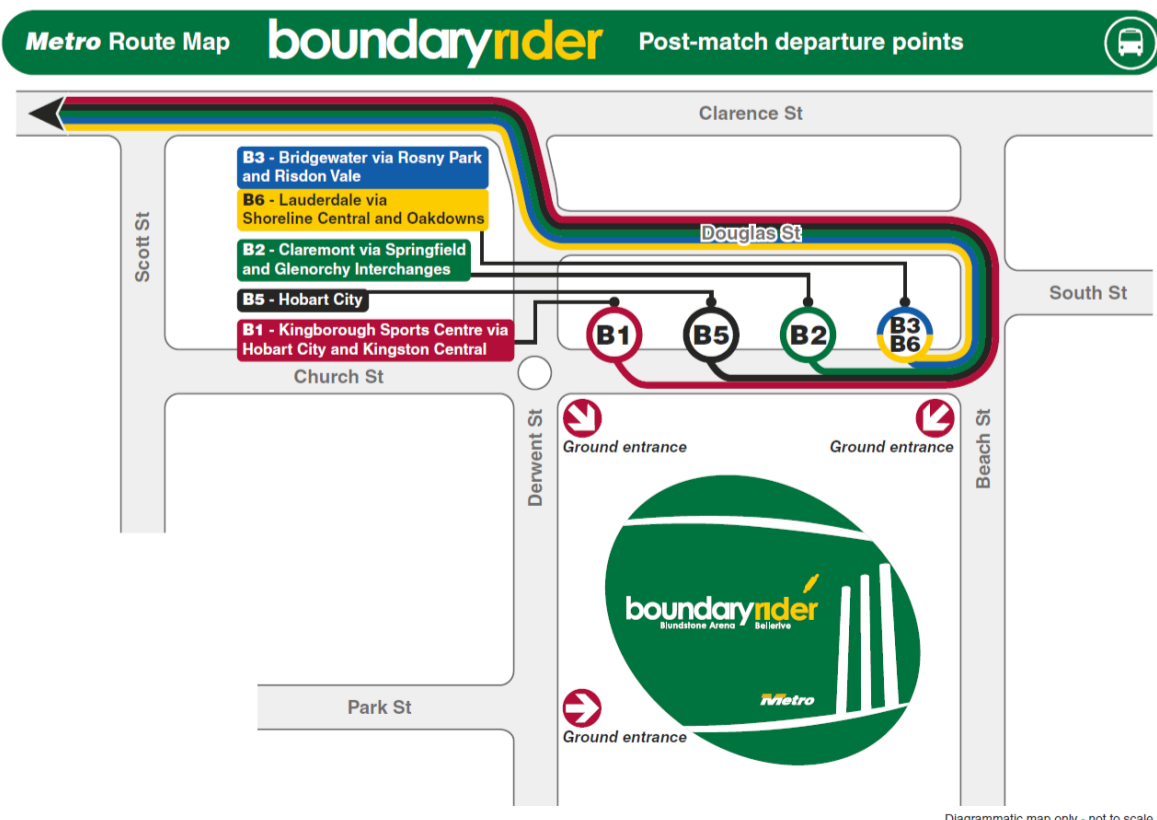

**2015-2016  
Season**

**boundaryrider**

**Season service information**

**Metro**

Cricket Tasmania and the Hobart Hurricanes will be providing **FREE** Boundary Rider Services, operated by Metro, to and from Blundstone Arena for patrons attending the Hobart Hurricanes Big Bash League matches during the 2015-2016 season.

Park and Ride facilities are available at various points on the Boundary Rider network.

**Match ticket and season ticket holders** may also travel **FREE** on regular Metro services and after the match from conclusion until last service to connect with Boundary Rider services or to travel to the match (Clarence Street). See the match schedule for free travel times.

*Simply show your current match or season ticket to the driver to obtain free travel*

*At the conclusion of matches, services will depart as required from bus stops in Church Street as shown below.*

**2015-2016 Match Schedule**